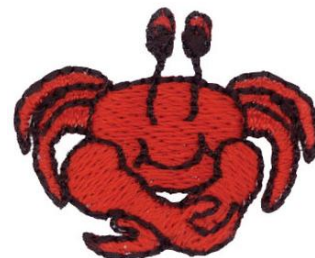

Name: Crab Machine Embroidery Design

SKU: DC01-xs2468

Brand: Dakota Collectibles

Unique Colors: 13 (2 color Stops)

Unique Colors

	Color Name (Color Code)	Manufacturer - Type
	Super White (1001) [No Color Selected]	madeira - rayon
	Dusty Lilac (1263) [No Color Selected]	madeira - rayon
	Crocus (286)	Exquisite - Polyester 1000m

Complete Color Sequence

#		Color Name (Color Code)	Manufacturer - Type
1		Super White (1001) [No Color Selected]	madeira - rayon
2		Super White (1001) [No Color Selected]	madeira - rayon
3		Crocus (286)	Exquisite - Polyester 1000m