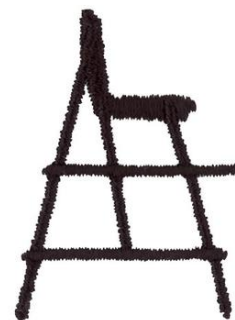

**Name:** Lifeguard Chair Machine Embroidery Design

**SKU:** DC01-xs2445

**Brand:** Dakota Collectibles

**Unique Colors:** 13 (1 color Stops)

## Unique Colors

	<b>Color Name (Color Code)</b>	<b>Manufacturer - Type</b>
	Super White (1001) [No Color Selected]	madeira - rayon
	Dusty Lilac (1263) [No Color Selected]	madeira - rayon
	Crocus (286)	Exquisite - Polyester 1000m

# Complete Color Sequence

#		Color Name (Color Code)	Manufacturer - Type
1		Super White (1001) [No Color Selected]	madeira - rayon
2		Super White (1001) [No Color Selected]	madeira - rayon
3		Crocus (286)	Exquisite - Polyester 1000m