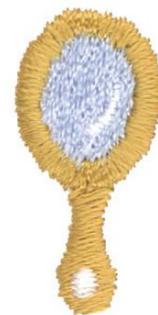

Name: Mirror Machine Embroidery Design

SKU: DC01-xs2443

Brand: Dakota Collectibles

Unique Colors: 13 (3 color Stops)

Unique Colors

	Color Name (Color Code)	Manufacturer - Type
	Super White (1001) [No Color Selected]	madeira - rayon
	Dusty Lilac (1263) [No Color Selected]	madeira - rayon
	Crocus (286)	Exquisite - Polyester 1000m

Complete Color Sequence

#		Color Name (Color Code)	Manufacturer - Type
1		Super White (1001) [No Color Selected]	madeira - rayon
2		Super White (1001) [No Color Selected]	madeira - rayon
3		Crocus (286)	Exquisite - Polyester 1000m