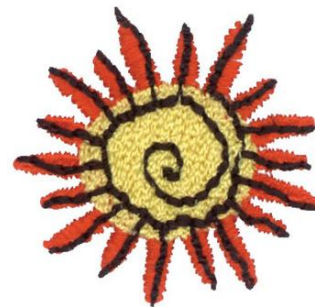

Name: Sun Machine Embroidery Design

SKU: DC01-xs2433

Brand: Dakota Collectibles

Unique Colors: 13 (3 color Stops)

Unique Colors

	Color Name (Color Code)	Manufacturer - Type
	Super White (1001) [No Color Selected]	madeira - rayon
	Dusty Lilac (1263) [No Color Selected]	madeira - rayon
	Crocus (286)	Exquisite - Polyester 1000m

Complete Color Sequence

#		Color Name (Color Code)	Manufacturer - Type
1		Super White (1001) [No Color Selected]	madeira - rayon
2		Super White (1001) [No Color Selected]	madeira - rayon
3		Crocus (286)	Exquisite - Polyester 1000m