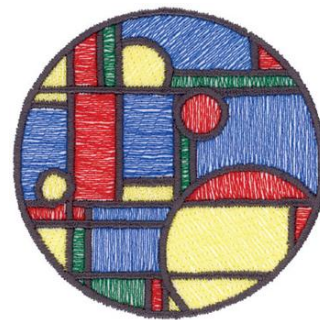

Name: Stained Glass Machine Embroidery Design

SKU: DC01-xs2429

Brand: Dakota Collectibles

Unique Colors: 13 (5 color Stops)

Unique Colors

	Color Name (Color Code)	Manufacturer - Type
	Super White (1001) [No Color Selected]	madeira - rayon
	Dusty Lilac (1263) [No Color Selected]	madeira - rayon
	Crocus (286)	Exquisite - Polyester 1000m

Complete Color Sequence

#		Color Name (Color Code)	Manufacturer - Type
1		Super White (1001) [No Color Selected]	madeira - rayon
2		Super White (1001) [No Color Selected]	madeira - rayon
3		Crocus (286)	Exquisite - Polyester 1000m