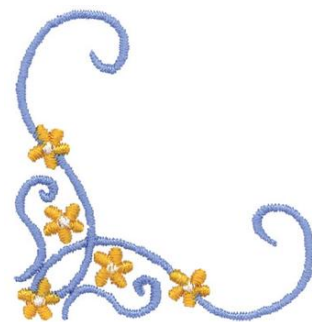

Name: Floral Corner Scroll Machine Embroidery Design

SKU: DC01-xs1754

Brand: Dakota Collectibles

Unique Colors: 13 (3 color Stops)

Unique Colors

	Color Name (Color Code)	Manufacturer - Type
	Super White (1001) [No Color Selected]	madeira - rayon
	Dusty Lilac (1263) [No Color Selected]	madeira - rayon
	Crocus (286)	Exquisite - Polyester 1000m

Complete Color Sequence

#		Color Name (Color Code)	Manufacturer - Type
1		Super White (1001) [No Color Selected]	madeira - rayon
2		Super White (1001) [No Color Selected]	madeira - rayon
3		Crocus (286)	Exquisite - Polyester 1000m