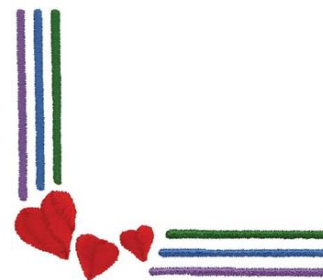

Name: Heart Corner Machine Embroidery Design

SKU: DC01-xs1742

Brand: Dakota Collectibles

Unique Colors: 13 (4 color Stops)

Unique Colors

	Color Name (Color Code)	Manufacturer - Type
	Super White (1001) [No Color Selected]	madeira - rayon
	Dusty Lilac (1263) [No Color Selected]	madeira - rayon
	Crocus (286)	Exquisite - Polyester 1000m

Complete Color Sequence

#		Color Name (Color Code)	Manufacturer - Type
1		Super White (1001) [No Color Selected]	madeira - rayon
2		Super White (1001) [No Color Selected]	madeira - rayon
3		Crocus (286)	Exquisite - Polyester 1000m