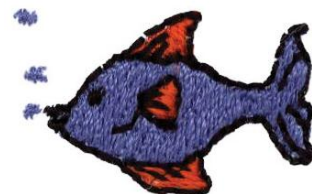

Name: Fish Machine Embroidery Design

SKU: DC01-xs1714

Brand: Dakota Collectibles

Unique Colors: 13 (3 color Stops)

Unique Colors

	Color Name (Color Code)	Manufacturer - Type
	Super White (1001) [No Color Selected]	madeira - rayon
	Dusty Lilac (1263) [No Color Selected]	madeira - rayon
	Crocus (286)	Exquisite - Polyester 1000m