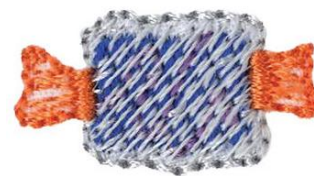

Name: Square Wrapped Candy Machine
Embroidery Design

SKU: DC01-xs1670

Brand: Dakota Collectibles

Unique Colors: 13 (4 color Stops)

Unique Colors

	Color Name (Color Code)	Manufacturer - Type
	Super White (1001) [No Color Selected]	madeira - rayon
	Dusty Lilac (1263) [No Color Selected]	madeira - rayon
	Crocus (286)	Exquisite - Polyester 1000m

Complete Color Sequence

#		Color Name (Color Code)	Manufacturer - Type
1		Super White (1001) [No Color Selected]	madeira - rayon
2		Super White (1001) [No Color Selected]	madeira - rayon
3		Crocus (286)	Exquisite - Polyester 1000m