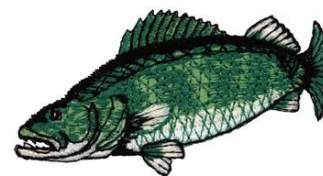

Name: Walleye Machine Embroidery Design

SKU: DC01-xs1649

Brand: Dakota Collectibles

Unique Colors: 13 (6 color Stops)

Unique Colors

	Color Name (Color Code)	Manufacturer - Type
	Super White (1001) [No Color Selected]	madeira - rayon
	Dusty Lilac (1263) [No Color Selected]	madeira - rayon
	Crocus (286)	Exquisite - Polyester 1000m

Complete Color Sequence

#		Color Name (Color Code)	Manufacturer - Type
1		Super White (1001) [No Color Selected]	madeira - rayon
2		Super White (1001) [No Color Selected]	madeira - rayon
3		Crocus (286)	Exquisite - Polyester 1000m