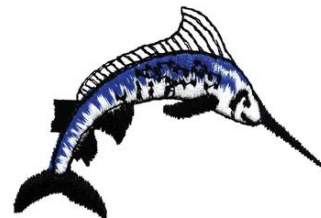

Name: Swordfish Machine Embroidery Design

SKU: DC01-xs1624

Brand: Dakota Collectibles

Unique Colors: 13 (3 color Stops)

Unique Colors

	Color Name (Color Code)	Manufacturer - Type
	Super White (1001) [No Color Selected]	madeira - rayon
	Dusty Lilac (1263) [No Color Selected]	madeira - rayon
	Crocus (286)	Exquisite - Polyester 1000m

Complete Color Sequence

#		Color Name (Color Code)	Manufacturer - Type
1		Super White (1001) [No Color Selected]	madeira - rayon
2		Super White (1001) [No Color Selected]	madeira - rayon
3		Crocus (286)	Exquisite - Polyester 1000m