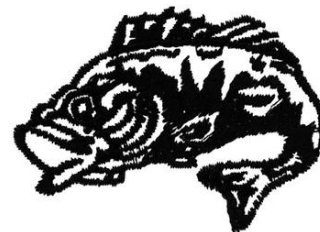

Name: Bass Outline Machine Embroidery Design

SKU: DC01-xs1619

Brand: Dakota Collectibles

Unique Colors: 13 (1 color Stops)

Unique Colors

	Color Name (Color Code)	Manufacturer - Type
	Super White (1001) [No Color Selected]	madeira - rayon
	Dusty Lilac (1263) [No Color Selected]	madeira - rayon
	Crocus (286)	Exquisite - Polyester 1000m