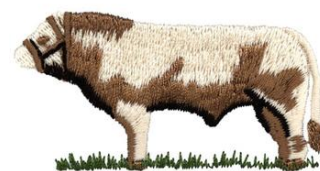

Name: Bull Machine Embroidery Design

SKU: DC01-xs1616

Brand: Dakota Collectibles

Unique Colors: 13 (4 color Stops)

Unique Colors

	Color Name (Color Code)	Manufacturer - Type
	Super White (1001) [No Color Selected]	madeira - rayon
	Dusty Lilac (1263) [No Color Selected]	madeira - rayon
	Crocus (286)	Exquisite - Polyester 1000m

Complete Color Sequence

#		Color Name (Color Code)	Manufacturer - Type
1		Super White (1001) [No Color Selected]	madeira - rayon
2		Super White (1001) [No Color Selected]	madeira - rayon
3		Crocus (286)	Exquisite - Polyester 1000m