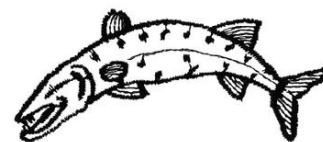

Name: Muskie Outline Machine Embroidery Design

SKU: DC01-xs1615

Brand: Dakota Collectibles

Unique Colors: 13 (1 color Stops)

Unique Colors

	Color Name (Color Code)	Manufacturer - Type
	Super White (1001) [No Color Selected]	madeira - rayon
	Dusty Lilac (1263) [No Color Selected]	madeira - rayon
	Crocus (286)	Exquisite - Polyester 1000m