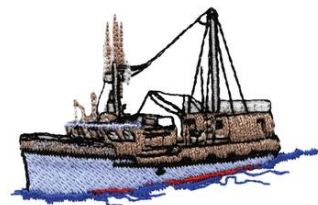

Name: Boat Machine Embroidery Design

SKU: DC01-xs1429

Brand: Dakota Collectibles

Unique Colors: 13 (7 color Stops)

Unique Colors

	Color Name (Color Code)	Manufacturer - Type
	Super White (1001) [No Color Selected]	madeira - rayon
	Dusty Lilac (1263) [No Color Selected]	madeira - rayon
	Crocus (286)	Exquisite - Polyester 1000m