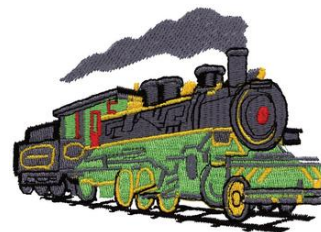

Name: Steam Engine Machine Embroidery Design

SKU: DC01-xs1089

Brand: Dakota Collectibles

Unique Colors: 13 (5 color Stops)

Unique Colors

	Color Name (Color Code)	Manufacturer - Type
	Super White (1001) [No Color Selected]	madeira - rayon
	Dusty Lilac (1263) [No Color Selected]	madeira - rayon
	Crocus (286)	Exquisite - Polyester 1000m

Complete Color Sequence

#		Color Name (Color Code)	Manufacturer - Type
1		Super White (1001) [No Color Selected]	madeira - rayon
2		Super White (1001) [No Color Selected]	madeira - rayon
3		Crocus (286)	Exquisite - Polyester 1000m