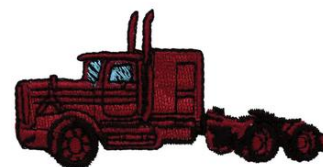

Name: Truck Cab Machine Embroidery Design

SKU: DC01-xs1064

Brand: Dakota Collectibles

Unique Colors: 13 (4 color Stops)

Unique Colors

	Color Name (Color Code)	Manufacturer - Type
	Super White (1001) [No Color Selected]	madeira - rayon
	Dusty Lilac (1263) [No Color Selected]	madeira - rayon
	Crocus (286)	Exquisite - Polyester 1000m