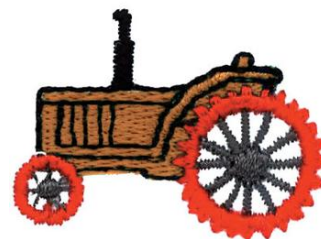

Name: Tractor Machine Embroidery Design

SKU: DC01-xs1019

Brand: Dakota Collectibles

Unique Colors: 13 (4 color Stops)

Unique Colors

	Color Name (Color Code)	Manufacturer - Type
	Super White (1001) [No Color Selected]	madeira - rayon
	Dusty Lilac (1263) [No Color Selected]	madeira - rayon
	Crocus (286)	Exquisite - Polyester 1000m