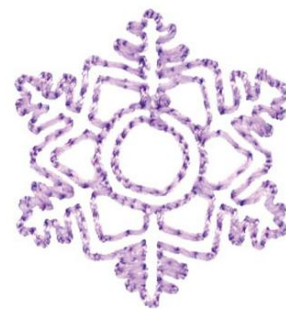

**Name:** Snowflake Machine Embroidery Design

**SKU:** DC01-xs0790

**Brand:** Dakota Collectibles

**Unique Colors:** 13 (1 color Stops)

## Unique Colors

	<b>Color Name (Color Code)</b>	<b>Manufacturer - Type</b>
	Super White (1001) [No Color Selected]	madeira - rayon
	Dusty Lilac (1263) [No Color Selected]	madeira - rayon
	Crocus (286)	Exquisite - Polyester 1000m

# Complete Color Sequence

#		Color Name (Color Code)	Manufacturer - Type
1		Super White (1001) [No Color Selected]	madeira - rayon
2		Super White (1001) [No Color Selected]	madeira - rayon
3		Crocus (286)	Exquisite - Polyester 1000m