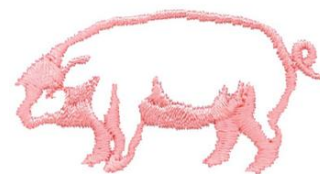

**Name:** Pig Outline Machine Embroidery Design

**SKU:** DC01-xs0754

**Brand:** Dakota Collectibles

**Unique Colors:** 13 (1 color Stops)

## Unique Colors

	<b>Color Name (Color Code)</b>	<b>Manufacturer - Type</b>
	Super White (1001) [No Color Selected]	madeira - rayon
	Dusty Lilac (1263) [No Color Selected]	madeira - rayon
	Crocus (286)	Exquisite - Polyester 1000m