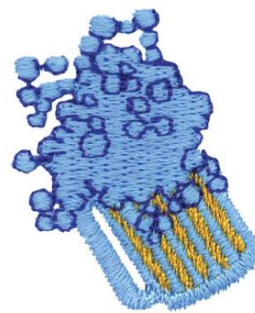

Name: Beer Mug Machine Embroidery Design

SKU: DC01-xs0705

Brand: Dakota Collectibles

Unique Colors: 13 (3 color Stops)

Unique Colors

	Color Name (Color Code)	Manufacturer - Type
	Super White (1001) [No Color Selected]	madeira - rayon
	Dusty Lilac (1263) [No Color Selected]	madeira - rayon
	Crocus (286)	Exquisite - Polyester 1000m

Complete Color Sequence

#		Color Name (Color Code)	Manufacturer - Type
1		Super White (1001) [No Color Selected]	madeira - rayon
2		Super White (1001) [No Color Selected]	madeira - rayon
3		Crocus (286)	Exquisite - Polyester 1000m