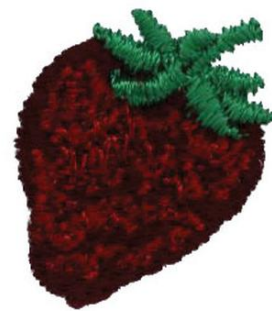

**Name:** Strawberry Machine Embroidery Design

**SKU:** DC01-xs0701

**Brand:** Dakota Collectibles

**Unique Colors:** 13 (4 color Stops)

## Unique Colors

	<b>Color Name (Color Code)</b>	<b>Manufacturer - Type</b>
	Super White (1001) [No Color Selected]	madeira - rayon
	Dusty Lilac (1263) [No Color Selected]	madeira - rayon
	Crocus (286)	Exquisite - Polyester 1000m

# Complete Color Sequence

#		Color Name (Color Code)	Manufacturer - Type
1		Super White (1001) [No Color Selected]	madeira - rayon
2		Super White (1001) [No Color Selected]	madeira - rayon
3		Crocus (286)	Exquisite - Polyester 1000m