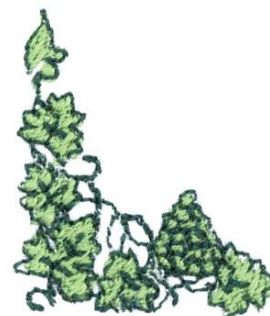

**Name:** Grape Vine Machine Embroidery Design

**SKU:** DC01-xs0675

**Brand:** Dakota Collectibles

**Unique Colors:** 13 (2 color Stops)

## Unique Colors

	<b>Color Name (Color Code)</b>	<b>Manufacturer - Type</b>
	Super White (1001) [No Color Selected]	madeira - rayon
	Dusty Lilac (1263) [No Color Selected]	madeira - rayon
	Crocus (286)	Exquisite - Polyester 1000m

# Complete Color Sequence

#		Color Name (Color Code)	Manufacturer - Type
1		Super White (1001) [No Color Selected]	madeira - rayon
2		Super White (1001) [No Color Selected]	madeira - rayon
3		Crocus (286)	Exquisite - Polyester 1000m