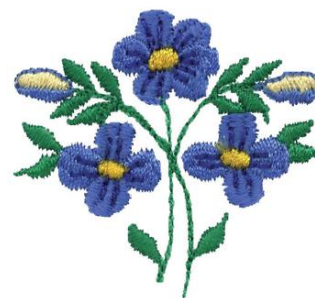

**Name:** Blue Pansy Machine Embroidery Design

**SKU:** DC01-xs0667

**Brand:** Dakota Collectibles

**Unique Colors:** 13 (5 color Stops)

## Unique Colors

|  | <b>Color Name (Color Code)</b>         | <b>Manufacturer - Type</b>  |
|--|--|-----------------------------|
|  | Super White (1001) [No Color Selected] | madeira - rayon             |
|  | Dusty Lilac (1263) [No Color Selected] | madeira - rayon             |
|  | Crocus (286)                           | Exquisite - Polyester 1000m |

# Complete Color Sequence

| # |   | Color Name (Color Code)                | Manufacturer - Type            |
|---|---|--|--------------------------------|
| 1 |  | Super White (1001) [No Color Selected] | madeira - rayon                |
| 2 |  | Super White (1001) [No Color Selected] | madeira - rayon                |
| 3 |  | Crocus (286)                           | Exquisite - Polyester<br>1000m |