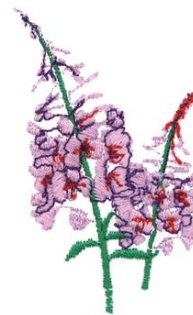

Name: Flowers Machine Embroidery Design

SKU: DC01-xs0665

Brand: Dakota Collectibles

Unique Colors: 13 (4 color Stops)

Unique Colors

	Color Name (Color Code)	Manufacturer - Type
	Super White (1001) [No Color Selected]	madeira - rayon
	Dusty Lilac (1263) [No Color Selected]	madeira - rayon
	Crocus (286)	Exquisite - Polyester 1000m

Complete Color Sequence

#		Color Name (Color Code)	Manufacturer - Type
1		Super White (1001) [No Color Selected]	madeira - rayon
2		Super White (1001) [No Color Selected]	madeira - rayon
3		Crocus (286)	Exquisite - Polyester 1000m