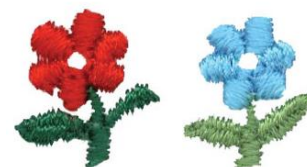

Name: Flowers Machine Embroidery Design

SKU: DC01-xs0663

Brand: Dakota Collectibles

Unique Colors: 13 (4 color Stops)

Unique Colors

	Color Name (Color Code)	Manufacturer - Type
	Super White (1001) [No Color Selected]	madeira - rayon
	Dusty Lilac (1263) [No Color Selected]	madeira - rayon
	Crocus (286)	Exquisite - Polyester 1000m

Complete Color Sequence

#		Color Name (Color Code)	Manufacturer - Type
1		Super White (1001) [No Color Selected]	madeira - rayon
2		Super White (1001) [No Color Selected]	madeira - rayon
3		Crocus (286)	Exquisite - Polyester 1000m