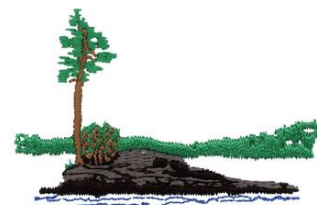

Name: Island Landscape Machine Embroidery Design

SKU: DC01-xs0646

Brand: Dakota Collectibles

Unique Colors: 13 (5 color Stops)

Unique Colors

	Color Name (Color Code)	Manufacturer - Type
	Super White (1001) [No Color Selected]	madeira - rayon
	Dusty Lilac (1263) [No Color Selected]	madeira - rayon
	Crocus (286)	Exquisite - Polyester 1000m

Complete Color Sequence

#		Color Name (Color Code)	Manufacturer - Type
1		Super White (1001) [No Color Selected]	madeira - rayon
2		Super White (1001) [No Color Selected]	madeira - rayon
3		Crocus (286)	Exquisite - Polyester 1000m