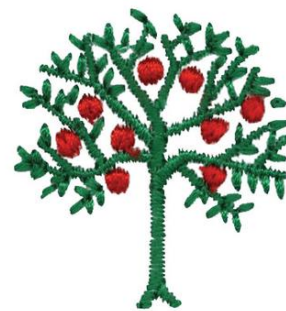

Name: Apple Tree Machine Embroidery Design

SKU: DC01-xs0609

Brand: Dakota Collectibles

Unique Colors: 13 (2 color Stops)

Unique Colors

	Color Name (Color Code)	Manufacturer - Type
	Super White (1001) [No Color Selected]	madeira - rayon
	Dusty Lilac (1263) [No Color Selected]	madeira - rayon
	Crocus (286)	Exquisite - Polyester 1000m

Complete Color Sequence

#		Color Name (Color Code)	Manufacturer - Type
1		Super White (1001) [No Color Selected]	madeira - rayon
2		Super White (1001) [No Color Selected]	madeira - rayon
3		Crocus (286)	Exquisite - Polyester 1000m