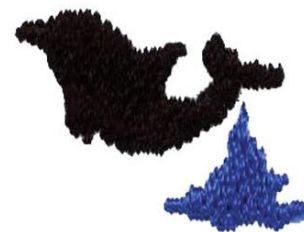

**Name:** Dolphin Machine Embroidery Design

**SKU:** DC01-xs0570

**Brand:** Dakota Collectibles

**Unique Colors:** 13 (2 color Stops)

## Unique Colors

	<b>Color Name (Color Code)</b>	<b>Manufacturer - Type</b>
	Super White (1001) [No Color Selected]	madeira - rayon
	Dusty Lilac (1263) [No Color Selected]	madeira - rayon
	Crocus (286)	Exquisite - Polyester 1000m

# Complete Color Sequence

#		Color Name (Color Code)	Manufacturer - Type
1		Super White (1001) [No Color Selected]	madeira - rayon
2		Super White (1001) [No Color Selected]	madeira - rayon
3		Crocus (286)	Exquisite - Polyester 1000m