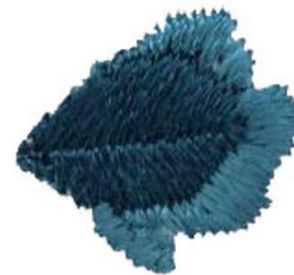

**Name:** Fish Machine Embroidery Design

**SKU:** DC01-xs0567

**Brand:** Dakota Collectibles

**Unique Colors:** 13 (2 color Stops)

## Unique Colors

	<b>Color Name (Color Code)</b>	<b>Manufacturer - Type</b>
	Super White (1001) [No Color Selected]	madeira - rayon
	Dusty Lilac (1263) [No Color Selected]	madeira - rayon
	Crocus (286)	Exquisite - Polyester 1000m

# Complete Color Sequence

#		Color Name (Color Code)	Manufacturer - Type
1		Super White (1001) [No Color Selected]	madeira - rayon
2		Super White (1001) [No Color Selected]	madeira - rayon
3		Crocus (286)	Exquisite - Polyester 1000m