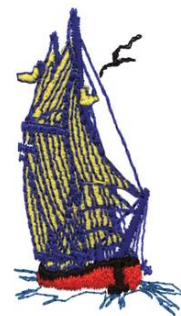

Name: Sailboat Machine Embroidery Design

SKU: DC01-xs0529

Brand: Dakota Collectibles

Unique Colors: 13 (5 color Stops)

Unique Colors

	Color Name (Color Code)	Manufacturer - Type
	Super White (1001) [No Color Selected]	madeira - rayon
	Dusty Lilac (1263) [No Color Selected]	madeira - rayon
	Crocus (286)	Exquisite - Polyester 1000m

Complete Color Sequence

#		Color Name (Color Code)	Manufacturer - Type
1		Super White (1001) [No Color Selected]	madeira - rayon
2		Super White (1001) [No Color Selected]	madeira - rayon
3		Crocus (286)	Exquisite - Polyester 1000m