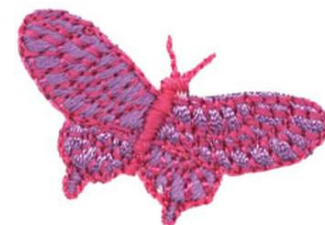

Name: Butterfly Machine Embroidery Design

SKU: DC01-xs0494

Brand: Dakota Collectibles

Unique Colors: 13 (2 color Stops)

Unique Colors

	Color Name (Color Code)	Manufacturer - Type
	Super White (1001) [No Color Selected]	madeira - rayon
	Dusty Lilac (1263) [No Color Selected]	madeira - rayon
	Crocus (286)	Exquisite - Polyester 1000m

Complete Color Sequence

#		Color Name (Color Code)	Manufacturer - Type
1		Super White (1001) [No Color Selected]	madeira - rayon
2		Super White (1001) [No Color Selected]	madeira - rayon
3		Crocus (286)	Exquisite - Polyester 1000m