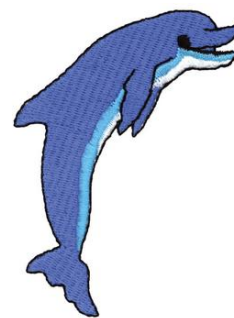

Name: Dolphin Machine Embroidery Design

SKU: DC01-xs0490

Brand: Dakota Collectibles

Unique Colors: 13 (4 color Stops)

Unique Colors

	Color Name (Color Code)	Manufacturer - Type
	Super White (1001) [No Color Selected]	madeira - rayon
	Dusty Lilac (1263) [No Color Selected]	madeira - rayon
	Crocus (286)	Exquisite - Polyester 1000m