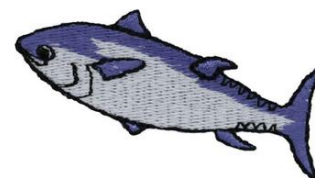

Name: Tuna Machine Embroidery Design

SKU: DC01-xs0484

Brand: Dakota Collectibles

Unique Colors: 13 (3 color Stops)

Unique Colors

	Color Name (Color Code)	Manufacturer - Type
	Super White (1001) [No Color Selected]	madeira - rayon
	Dusty Lilac (1263) [No Color Selected]	madeira - rayon
	Crocus (286)	Exquisite - Polyester 1000m