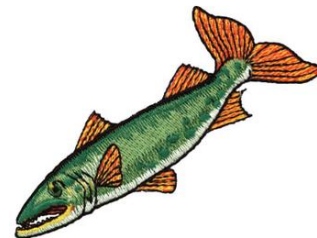

Name: Fish Machine Embroidery Design

SKU: DC01-xs0483

Brand: Dakota Collectibles

Unique Colors: 13 (13 color Stops)

Unique Colors

	Color Name (Color Code)	Manufacturer - Type
	Super White (1001) [No Color Selected]	madeira - rayon
	Dusty Lilac (1263) [No Color Selected]	madeira - rayon
	Crocus (286)	Exquisite - Polyester 1000m