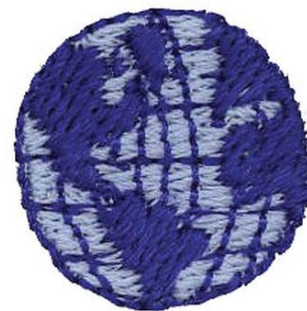

Name: Globe Machine Embroidery Design

SKU: DC01-xs0367

Brand: Dakota Collectibles

Unique Colors: 13 (2 color Stops)

Unique Colors

	Color Name (Color Code)	Manufacturer - Type
	Super White (1001) [No Color Selected]	madeira - rayon
	Dusty Lilac (1263) [No Color Selected]	madeira - rayon
	Crocus (286)	Exquisite - Polyester 1000m

Complete Color Sequence

#		Color Name (Color Code)	Manufacturer - Type
1		Super White (1001) [No Color Selected]	madeira - rayon
2		Super White (1001) [No Color Selected]	madeira - rayon
3		Crocus (286)	Exquisite - Polyester 1000m