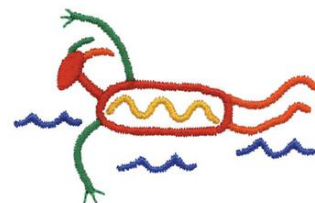

**Name:** Swimmer Machine Embroidery Design

**SKU:** DC01-xs0248

**Brand:** Dakota Collectibles

**Unique Colors:** 13 (5 color Stops)

## Unique Colors

	<b>Color Name (Color Code)</b>	<b>Manufacturer - Type</b>
	Super White (1001) [No Color Selected]	madeira - rayon
	Dusty Lilac (1263) [No Color Selected]	madeira - rayon
	Crocus (286)	Exquisite - Polyester 1000m