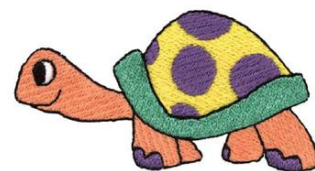

Name: Turtle Machine Embroidery Design

SKU: DC01-xs0227

Brand: Dakota Collectibles

Unique Colors: 13 (6 color Stops)

Unique Colors

	Color Name (Color Code)	Manufacturer - Type
	Super White (1001) [No Color Selected]	madeira - rayon
	Dusty Lilac (1263) [No Color Selected]	madeira - rayon
	Crocus (286)	Exquisite - Polyester 1000m

Complete Color Sequence

#		Color Name (Color Code)	Manufacturer - Type
1		Super White (1001) [No Color Selected]	madeira - rayon
2		Super White (1001) [No Color Selected]	madeira - rayon
3		Crocus (286)	Exquisite - Polyester 1000m