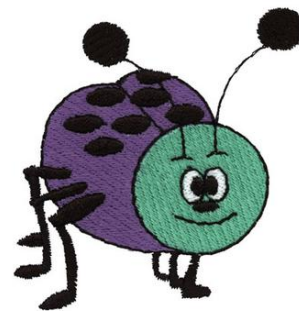

Name: Bug Machine Embroidery Design

SKU: DC01-xs0211

Brand: Dakota Collectibles

Unique Colors: 13 (4 color Stops)

Unique Colors

	Color Name (Color Code)	Manufacturer - Type
	Super White (1001) [No Color Selected]	madeira - rayon
	Dusty Lilac (1263) [No Color Selected]	madeira - rayon
	Crocus (286)	Exquisite - Polyester 1000m

Complete Color Sequence

#		Color Name (Color Code)	Manufacturer - Type
1		Super White (1001) [No Color Selected]	madeira - rayon
2		Super White (1001) [No Color Selected]	madeira - rayon
3		Crocus (286)	Exquisite - Polyester 1000m