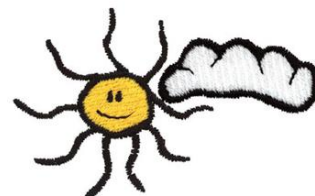

Name: Sun Machine Embroidery Design

SKU: DC01-xs0207

Brand: Dakota Collectibles

Unique Colors: 13 (3 color Stops)

Unique Colors

	Color Name (Color Code)	Manufacturer - Type
	Super White (1001) [No Color Selected]	madeira - rayon
	Dusty Lilac (1263) [No Color Selected]	madeira - rayon
	Crocus (286)	Exquisite - Polyester 1000m

Complete Color Sequence

#		Color Name (Color Code)	Manufacturer - Type
1		Super White (1001) [No Color Selected]	madeira - rayon
2		Super White (1001) [No Color Selected]	madeira - rayon
3		Crocus (286)	Exquisite - Polyester 1000m