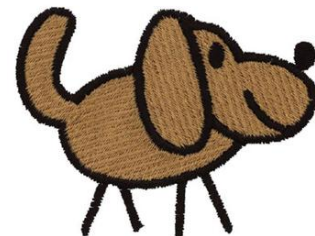

Name: Dog Machine Embroidery Design

SKU: DC01-xs0184

Brand: Dakota Collectibles

Unique Colors: 13 (2 color Stops)

Unique Colors

| | Color Name (Color Code) | Manufacturer - Type |
|--|--|-----------------------------|
| | Super White (1001) [No Color Selected] | madeira - rayon |
| | Dusty Lilac (1263) [No Color Selected] | madeira - rayon |
| | Crocus (286) | Exquisite - Polyester 1000m |

Complete Color Sequence

| # | | Color Name (Color Code) | Manufacturer - Type |
|---|---|--|--------------------------------|
| 1 |  | Super White (1001) [No Color Selected] | madeira - rayon |
| 2 |  | Super White (1001) [No Color Selected] | madeira - rayon |
| 3 |  | Crocus (286) | Exquisite - Polyester 1000m |