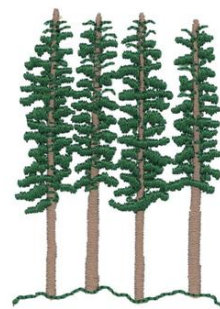

**Name:** Redwood Trees Machine Embroidery Design

**SKU:** DC01-xs0135

**Brand:** Dakota Collectibles

**Unique Colors:** 13 (2 color Stops)

## Unique Colors

	<b>Color Name (Color Code)</b>	<b>Manufacturer - Type</b>
	Super White (1001) [No Color Selected]	madeira - rayon
	Dusty Lilac (1263) [No Color Selected]	madeira - rayon
	Crocus (286)	Exquisite - Polyester 1000m

## Complete Color Sequence

#		Color Name (Color Code)	Manufacturer - Type
1		Super White (1001) [No Color Selected]	madeira - rayon
2		Super White (1001) [No Color Selected]	madeira - rayon
3		Crocus (286)	Exquisite - Polyester 1000m