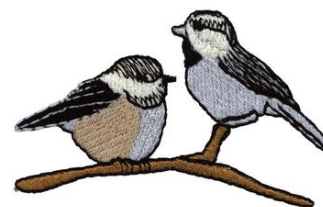

Name: Chickadees Machine Embroidery Design

SKU: DC01-xs0108

Brand: Dakota Collectibles

Unique Colors: 13 (6 color Stops)

Unique Colors

	Color Name (Color Code)	Manufacturer - Type
	Super White (1001) [No Color Selected]	madeira - rayon
	Dusty Lilac (1263) [No Color Selected]	madeira - rayon
	Crocus (286)	Exquisite - Polyester 1000m

Complete Color Sequence

#		Color Name (Color Code)	Manufacturer - Type
1		Super White (1001) [No Color Selected]	madeira - rayon
2		Super White (1001) [No Color Selected]	madeira - rayon
3		Crocus (286)	Exquisite - Polyester 1000m