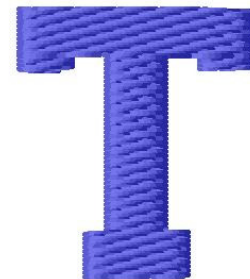

Name: Sport Letter T

SKU: GSD01-sportt4

Brand: Grand Slam Designs

Unique Colors: 13 (1 color Stops)

Unique Colors

	Color Name (Color Code)	Manufacturer - Type
	Super White (1001) [No Color Selected]	madeira - rayon
	Dusty Lilac (1263) [No Color Selected]	madeira - rayon
	Crocus (286)	Exquisite - Polyester 1000m

Complete Color Sequence

#		Color Name (Color Code)	Manufacturer - Type
1		Super White (1001) [No Color Selected]	madeira - rayon
2		Super White (1001) [No Color Selected]	madeira - rayon
3		Crocus (286)	Exquisite - Polyester 1000m