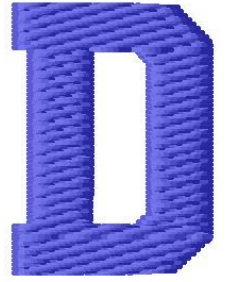

Name: Sport Letter D

SKU: GSD01-sportd4

Brand: Grand Slam Designs

Unique Colors: 13 (1 color Stops)

Unique Colors

	Color Name (Color Code)	Manufacturer - Type
	Super White (1001) [No Color Selected]	madeira - rayon
	Dusty Lilac (1263) [No Color Selected]	madeira - rayon
	Crocus (286)	Exquisite - Polyester 1000m

Complete Color Sequence

#		Color Name (Color Code)	Manufacturer - Type
1		Super White (1001) [No Color Selected]	madeira - rayon
2		Super White (1001) [No Color Selected]	madeira - rayon
3		Crocus (286)	Exquisite - Polyester 1000m