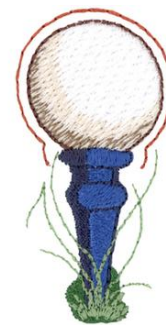

Name: Ball On Tee Machine Embroidery Design

SKU: DC01-sp2905

Brand: Dakota Collectibles

Unique Colors: 13 (9 color Stops)

Unique Colors

	Color Name (Color Code)	Manufacturer - Type
	Super White (1001) [No Color Selected]	madeira - rayon
	Dusty Lilac (1263) [No Color Selected]	madeira - rayon
	Crocus (286)	Exquisite - Polyester 1000m

Complete Color Sequence

#		Color Name (Color Code)	Manufacturer - Type
1		Super White (1001) [No Color Selected]	madeira - rayon
2		Super White (1001) [No Color Selected]	madeira - rayon
3		Crocus (286)	Exquisite - Polyester 1000m