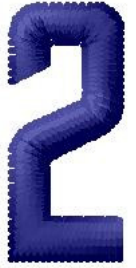

Name: Star 2

SKU: GSD01-rstar2

Brand: Grand Slam Designs

Unique Colors: 13 (1 color Stops)

Unique Colors

	Color Name (Color Code)	Manufacturer - Type
	Super White (1001) [No Color Selected]	madeira - rayon
	Dusty Lilac (1263) [No Color Selected]	madeira - rayon
	Crocus (286)	Exquisite - Polyester 1000m

Complete Color Sequence

#		Color Name (Color Code)	Manufacturer - Type
1		Super White (1001) [No Color Selected]	madeira - rayon
2		Super White (1001) [No Color Selected]	madeira - rayon
3		Crocus (286)	Exquisite - Polyester 1000m