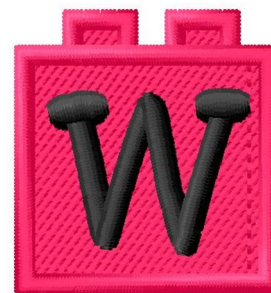

Name: Building Toy w Machine Embroidery Design

SKU: GSD01-rlegow

Brand: Grand Slam Designs

Unique Colors: 13 (2 color Stops)

Unique Colors

	Color Name (Color Code)	Manufacturer - Type
	Super White (1001) [No Color Selected]	madeira - rayon
	Dusty Lilac (1263) [No Color Selected]	madeira - rayon
	Crocus (286)	Exquisite - Polyester 1000m

Complete Color Sequence

#		Color Name (Color Code)	Manufacturer - Type
1		Super White (1001) [No Color Selected]	madeira - rayon
2		Super White (1001) [No Color Selected]	madeira - rayon
3		Crocus (286)	Exquisite - Polyester 1000m