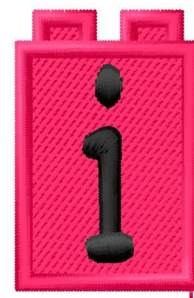

Name: Building Toy i Machine Embroidery Design

SKU: GSD01-rlegoi

Brand: Grand Slam Designs

Unique Colors: 13 (2 color Stops)

Unique Colors

	Color Name (Color Code)	Manufacturer - Type
	Super White (1001) [No Color Selected]	madeira - rayon
	Dusty Lilac (1263) [No Color Selected]	madeira - rayon
	Crocus (286)	Exquisite - Polyester 1000m

Complete Color Sequence

#		Color Name (Color Code)	Manufacturer - Type
1		Super White (1001) [No Color Selected]	madeira - rayon
2		Super White (1001) [No Color Selected]	madeira - rayon
3		Crocus (286)	Exquisite - Polyester 1000m