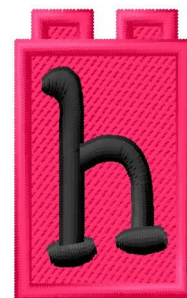

Name: Building Toy h Machine Embroidery Design

SKU: GSD01-rlegoh

Brand: Grand Slam Designs

Unique Colors: 13 (2 color Stops)

Unique Colors

	Color Name (Color Code)	Manufacturer - Type
	Super White (1001) [No Color Selected]	madeira - rayon
	Dusty Lilac (1263) [No Color Selected]	madeira - rayon
	Crocus (286)	Exquisite - Polyester 1000m

Complete Color Sequence

#		Color Name (Color Code)	Manufacturer - Type
1		Super White (1001) [No Color Selected]	madeira - rayon
2		Super White (1001) [No Color Selected]	madeira - rayon
3		Crocus (286)	Exquisite - Polyester 1000m